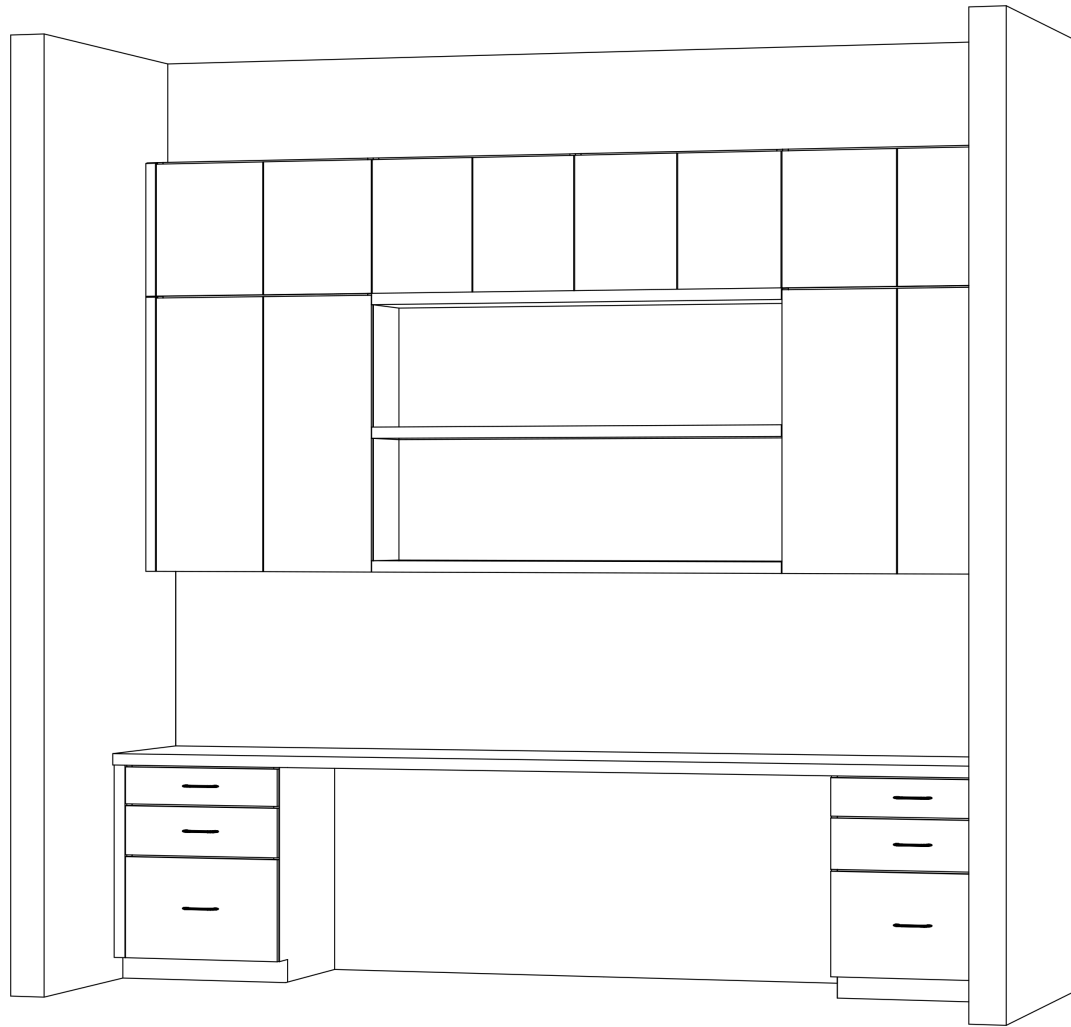

Cabinet Information:

Revisions:

R1 - 10-05-2018	R5 -
R2 - 10-09-2018	
R3 - 10-10-2018	
R4 - 10-16-2018	

Project:

Print Date: 10/16/18	Drawn by: Schneider
Job #: Job	Sheet #: Sheet 3